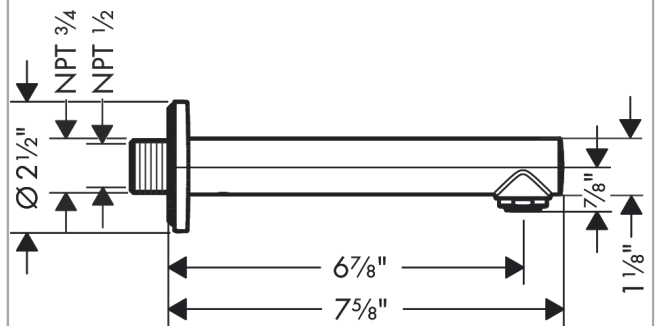

**Talis S
Tub Spout**

Finishes : **chrome** Part no. : **72410001**

Description

Features

- solid Brass
- Includes: 1/2" female and 3/4" male adaptor

Item details

List Price \$ 158.00

Compliance

Product image

Scale drawing

Talis S
Tub Spout
 Finishes : **chrome** Part no. : **72410001**

Exploded drawing

Year of production: **11/16 - 03/17**

Talis S
Tub Spout
 Finishes : **chrome** Part no. : **72410001**

Spare parts list

Year of production: **11/16 - 03/17**

Pos.	Description	Part no.	Price	PU
1	O-ring 13x2	98128000	-	1
2	aerator M24x1 (30 l/min)	96512000	-	1