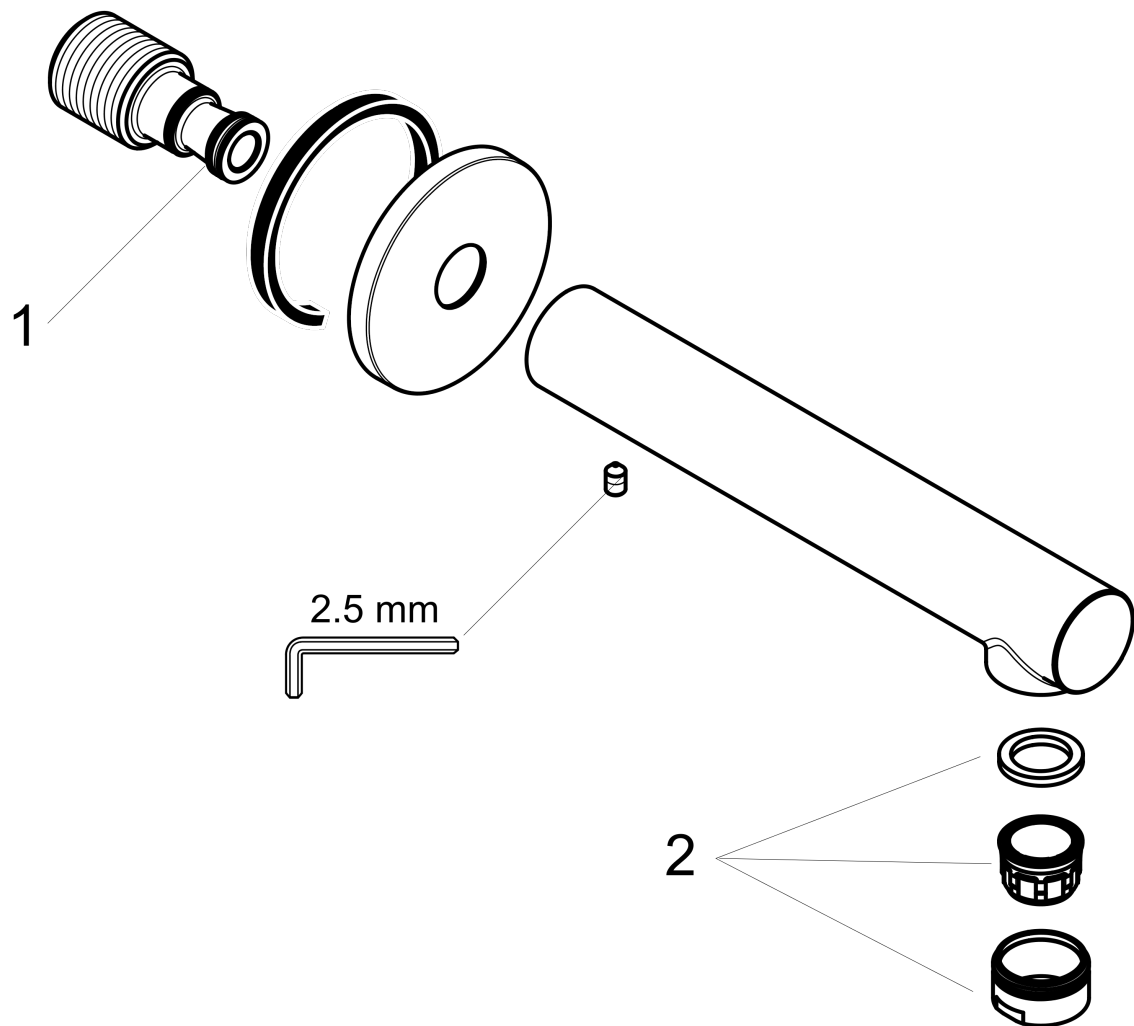

**Talis S
Tub Spout**

Finishes : **chrome** Part no. : **72410001**

Description

Features

- solid Brass
- Includes: 1/2" female and 3/4" male adaptor

Item details

List Price \$ 158.00

Compliance

Product image

Scale drawing

Talis S
Tub Spout
 Finishes : **chrome** Part no. : **72410001**

Exploded drawing

Year of production: **11/16 - 03/17**

Talis S
Tub Spout
 Finishes : **chrome** Part no. : **72410001**

Spare parts list

Year of production: **11/16 - 03/17**

Pos.	Description	Part no.	Price	PU
1	O-ring 13x2	98128000	-	1
2	aerator M24x1 (30 l/min)	96512000	-	1